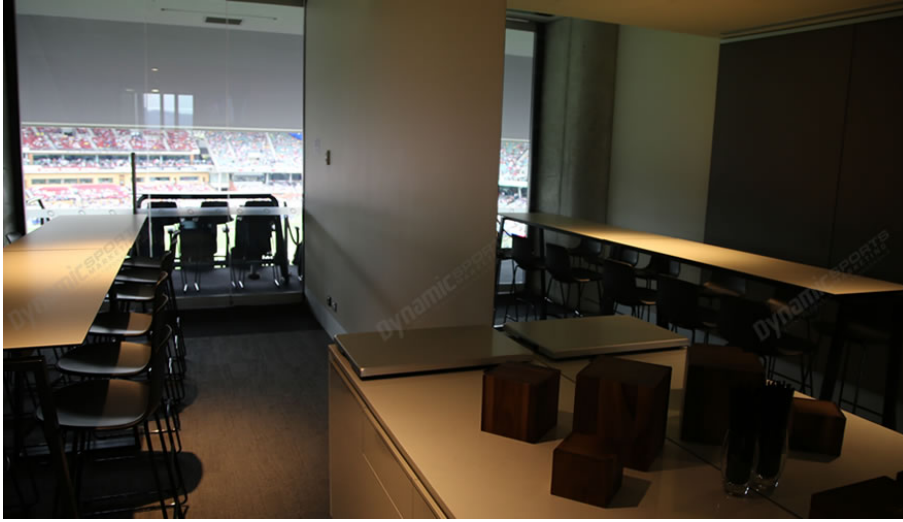

Private Suite (12) Ultimate Private Setting (Tryline location)

• Sold Out

Total Spend for
12 guests

\$11,460 + GST*

*Prices may vary depending on inventory levels, locations, menu selections and timeframes.

Spirits Not
Included

Private Steward

Match
Programs

Business Casual
(no jacket/tie req)

Private Facility
for your group

Package Inclusions

Adelaide Oval Corporate Suite packages are the ultimate corporate entertainment facility for the 2020 State of Origin. Located on level 4 of the Eastern and Riverbank stands, these facilities offer privacy and luxury, the perfect way to enjoy a game in style with clients, or in the company of friends and family.

Each Adelaide Oval Corporate Suite features lounge style seating, a fully inclusive open bar*, premium food menus*, a steward* to look after your guests, the ability to watch inside from air conditioned comfort or on the private viewing balcony.

Your State of Origin Adelaide Corporate Suite inclusions:

- Undercover 12 seat corporate suite seats
- An all inclusive menu served to you in your Suite
- Premium 4.5 hour beverage Package including premium beer, wine and softdrinks – replenished bar fridge throughout the evening (**Spirits are not included**)
- Dedicated steward to serve you and your guests